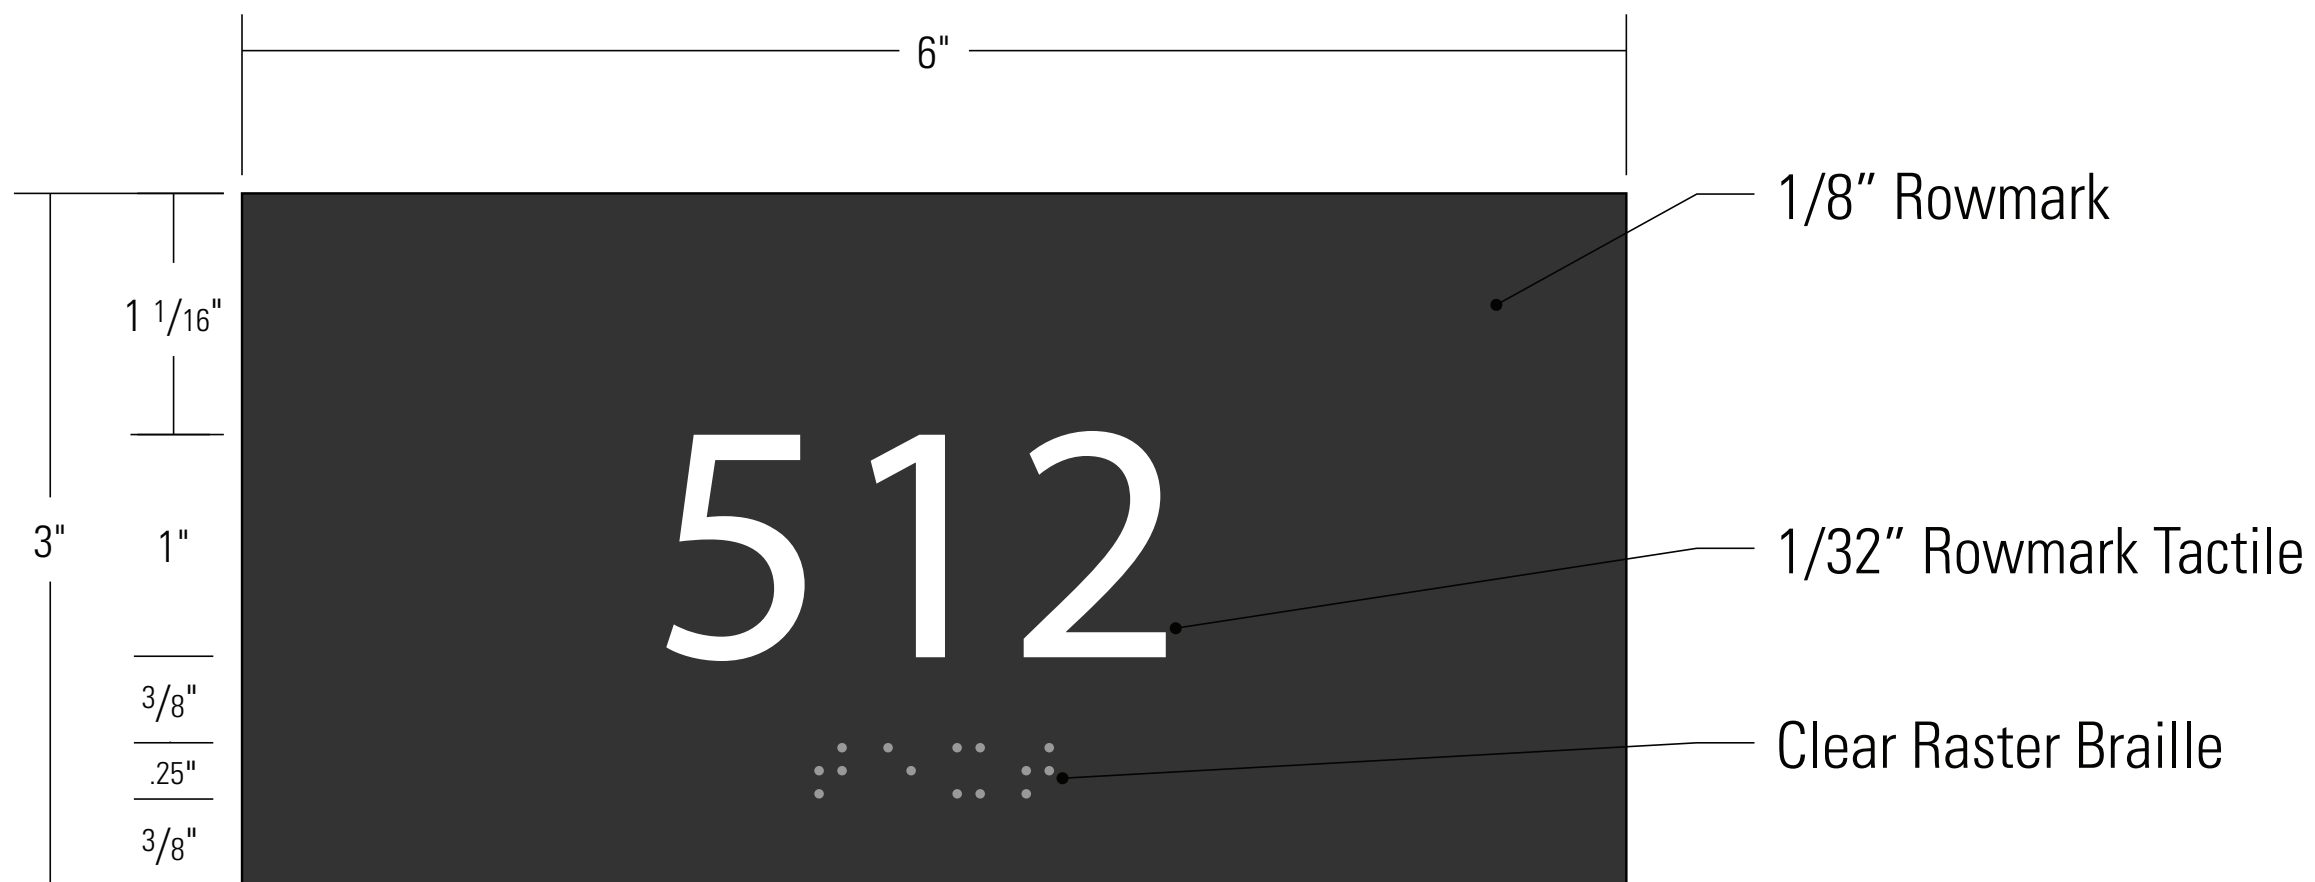

LOCATION ID: location

SIDE VIEW / Scale=1:1