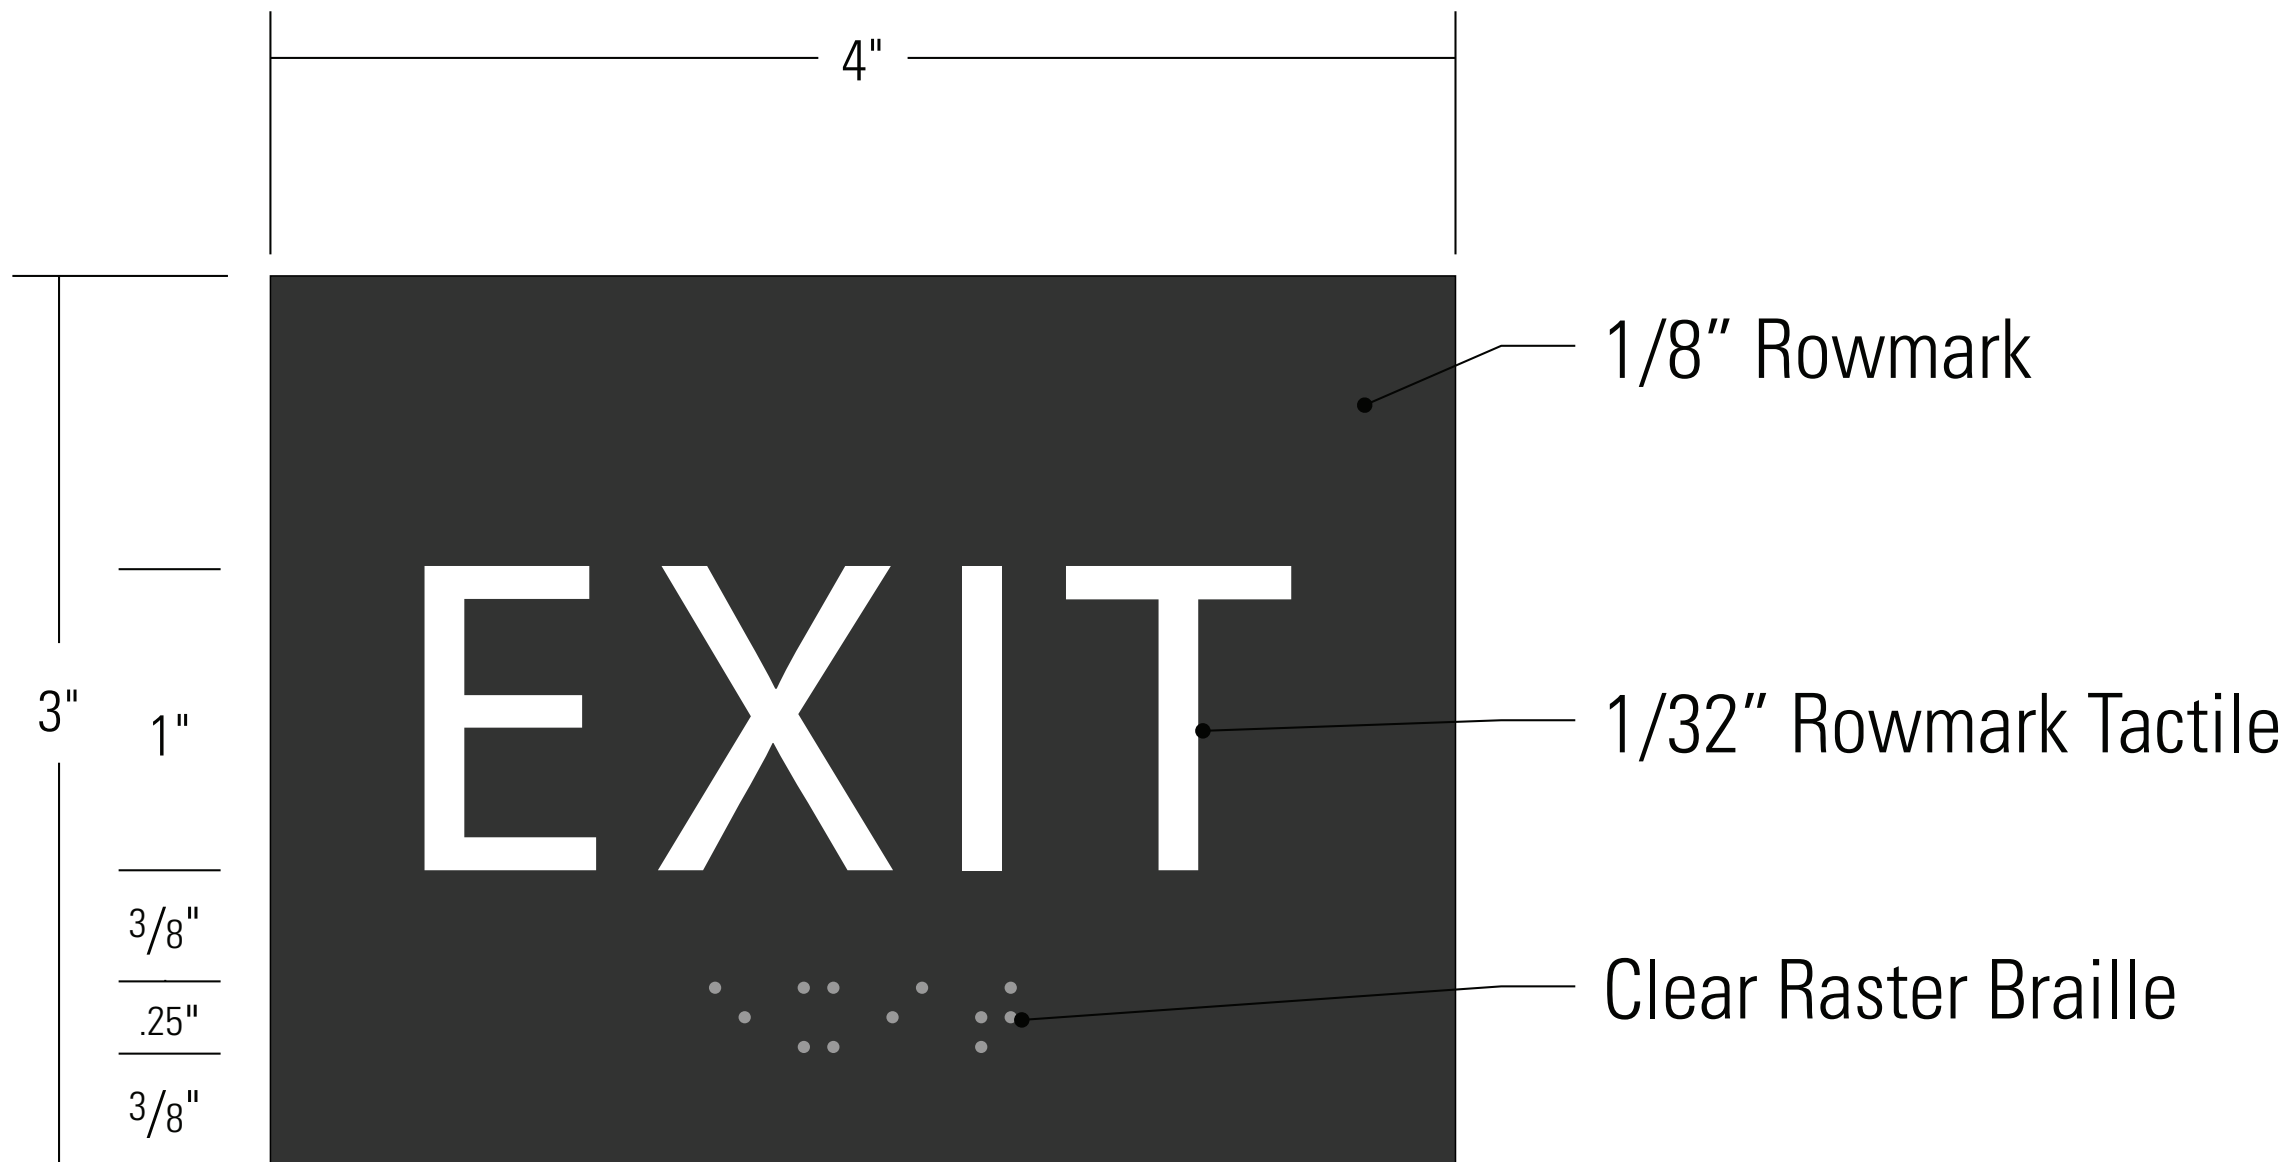

LOCATION ID: location

SIDE VIEW / Scale=1:1